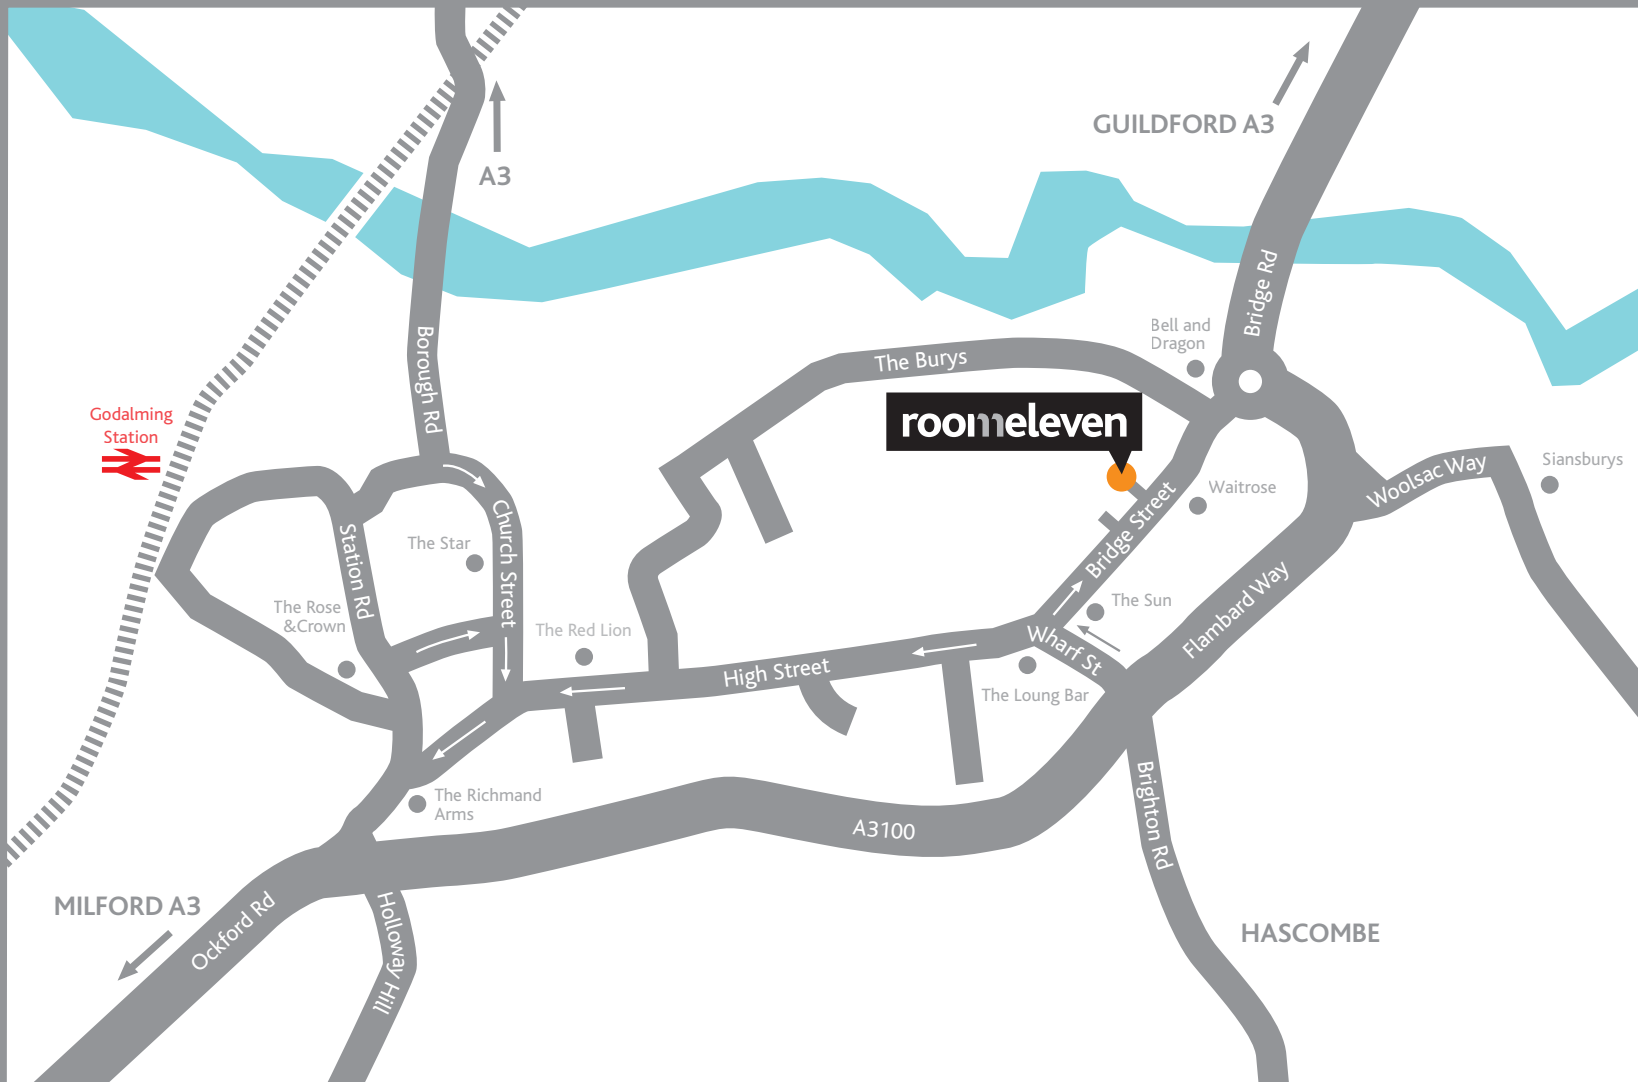

# roomeleven

Room 11 Design Ltd  
Old Mill Studios  
Fry's Yard  
Bridge Street  
Godalming  
Surrey. GU7 1HP  
t: +44 (0)1483 422500  
e: info@room11.co.uk  
www.room11.co.uk